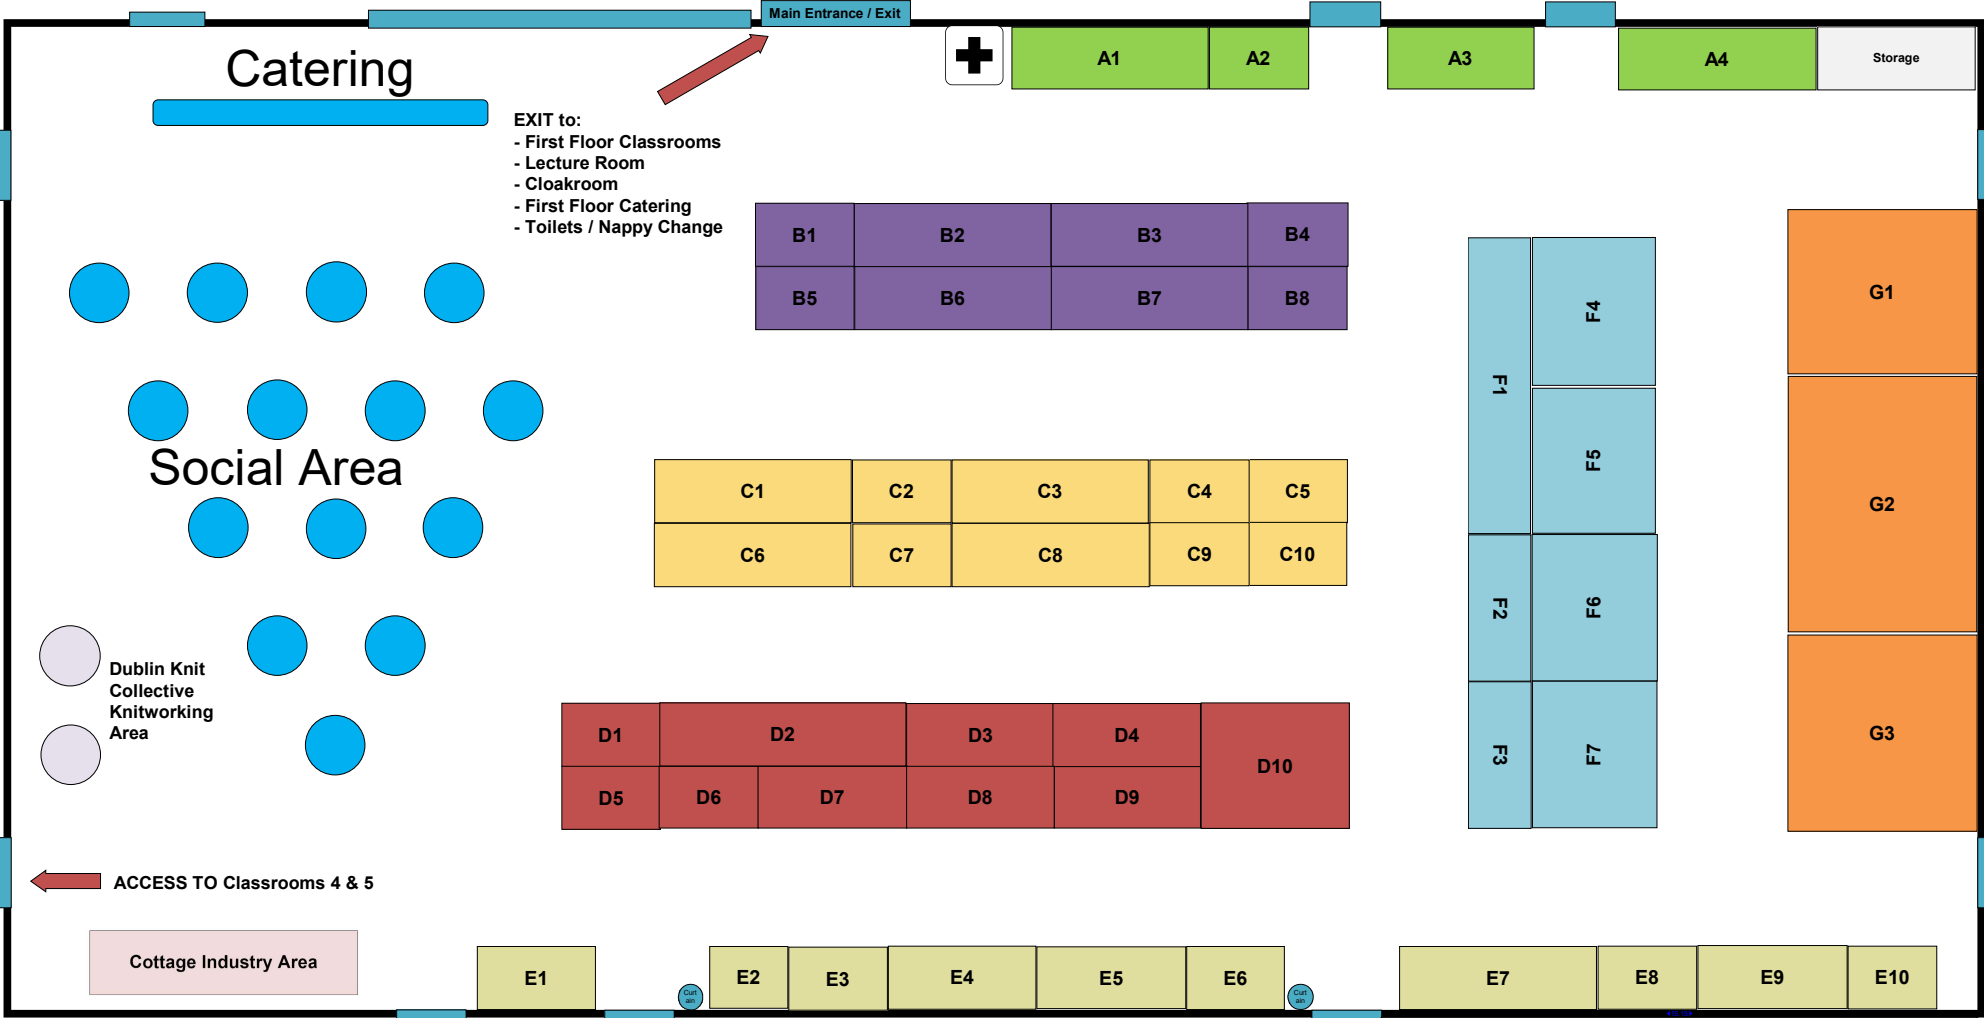

Woollinn Marketplace Map

WOOLLINN VENDOR DIRECTORY 2018

VENDOR	STAND
A Yarn Story	C6
An Caitín Beag	D3
Apple Oak Fibres	F2
Babbles Yarns	B4
Bead and Button Emporium	C5
Bear in Sheep's Clothing	B8
Bilum	F1
Countess Ablaze	A4
Das Mondscharf	C1
Debonnaire	F4
Dublin Dye	D8
Dye Candy	C3
Dye Ninja	D2
Easyknits	B3
Ellie and Ada	Cottage
Emerald Fibres	E6
Emily Foulds	F7
Eve Chambers Textiles	Cottage
Ewe Momma	C9
Fine Fish Yarns	D4
Gamer Crafting	C4
Giddy Aunt Yarns	C10
Green Elephant	A2
Guild of Weavers, Spinners and Handdyers	E1
Handdyed Berlin	D1
I Make Knots	E10
Information / Merchandise	B1
La Cave à Laine	C7
Irish Fairytale Yarns	B6
JST Knitwear Designs	E2
Knitting for All	E3
KnittingTours.Com	F5
Lain' Amourée	E4
Lanivendole	D7
Little Grey Girl	D5
Martin's Lab	E9
Mina Loves Designs	Cottage
Namolio	F3
Olann	B7
Ripples Crafts	D9
S Twist Wools	G3
Snail Yarn	E5
Stolen Stitches	A3
Sweensie Crafts	Cottage
This is Knit / Townhouse Yarns	G2
Tilly Flop Designs	B5
Travelknitter	C2
Truly Hooked	B2
UK Alpacas	F6
Unbelievawool	C8
Walk Collection	E8
Watercolours and Lace	A1
Whistlebare	D10
Yarnistry	D6
Yarntelier	E7
Ysolda	G1